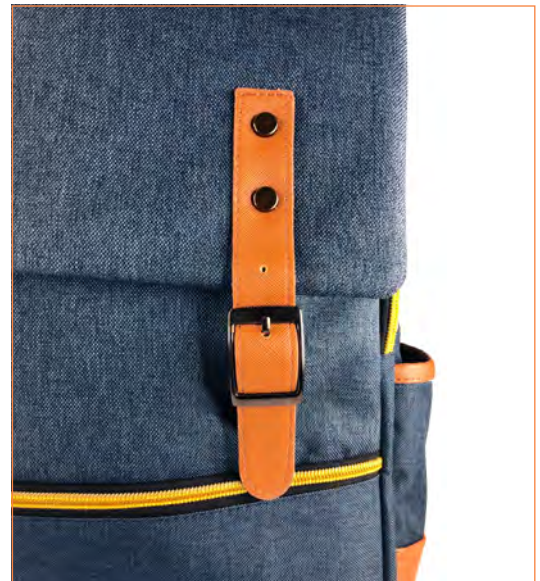

Side water bottle pocket

Magnetic closure with leather accents

Bulletproof

3 Lbs  
Lightweight

Magnetic Closure

- **Bulletproof - NIJ IIIa\* rated**
- **Dedicated Computer/Tablet pouch**
- **Lightweight - 3 lbs**
- **Modern Design**
- **Leather Accents**
- **TSA Friendly**