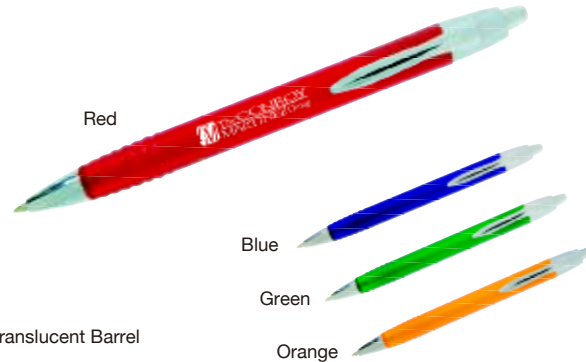

E-8C

Frost Barrel Stick Pen

FEATURES: Frost barrel stick ballpoint pen with translucent cap and plug.

SIZE: 6"

IMPRINT AREA: 1.75" x 0.75" (Barrel)

PACKAGING: Bulk

IMPRINTING: Prices include 1-color 1-location imprint

SIZE: 0.3" x 5.5" x 0.5"

IMPRINT AREA: 1" x 0.25"

PACKAGING: Bulk

IMPRINTING: Prices include 1-color 1-location imprint

Please visit pacificline.com or scan this code for current pricing and product info

- Translucent Barrel
- German Refill

R-46

Retractable Ballpoint Pen with Painted Barrel

FEATURES: Retractable ballpoint pen with painted barrel and translucent frost upper trim, imprintable clip. German ink and carbon ballpoint.

SIZE: 0.3" x 5.75" x 0.6"

- German Refill

E-1C

Plastic Stick Pen with Cone Tip

FEATURES: Standard stick ballpoint pen with cone tip. Choice of black or white cap. White barrel only.

SIZE: 6"

IMPRINT AREA: 1.75" x 0.75" (Barrel)

PACKAGING: Bulk