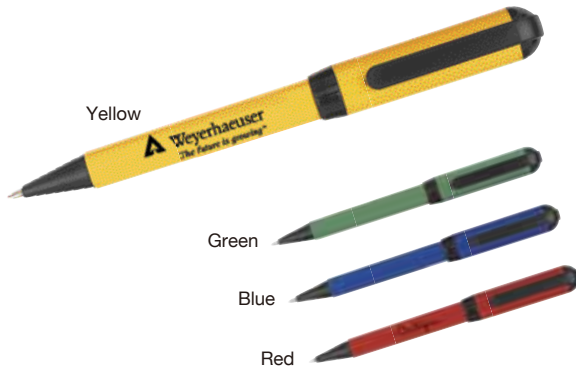

T-3/a Black (Gold Trim)

● German Refill

T-3/A

Flare Top Twist Pen with Gold-Tone Trim

FEATURES: Classic twist pen with flare flat top design, gold trim. Black only.

SIZE: 5.25"

IMPRINT AREA: 1.75" x 0.75" (Barrel)

FEATURES: Classic twist pen with flare flat top design, chrome trim. Black, Blue, and White.

SIZE: 5.25"

IMPRINT AREA: 1.75" x 0.75" (Barrel)

PACKAGING: Bulk

IMPRINTING: Prices include 1-color 1-location imprint

Please visit pacificline.com or scan this code for current pricing and product info

T-3/ac Blue (Chrome Trim)

T-3/ac White (Chrome Trim)

T-3/ac Black (Chrome Trim)

● German Refill

Yellow

Green

Blue

Red

● German Refill

T-20

Solid Color Twist Top Pens

FEATURES: Thick barrel twist pen with black clip and trim.

SIZE: 5.25"

IMPRINT AREA: 1.5" x 0.75" (Barrel)

1.25" x 0.375" (Cap)