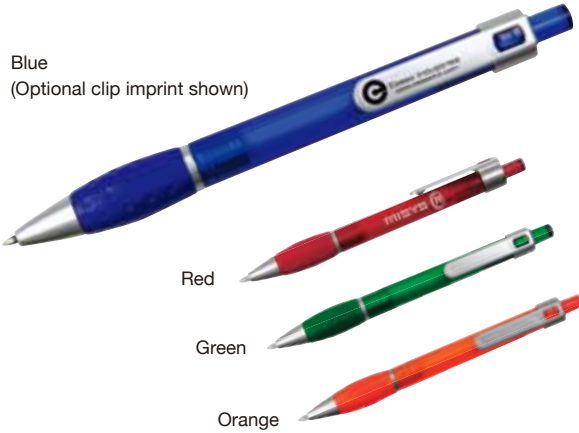

Blue
(Optional clip imprint shown)

Red

Green

Orange

- Translucent Barrel
- German Refill

R-41

Translucent Retractable Pens with Clip

FEATURES: Elegant retractable pen with translucent barrel and painted matte chrome trim.

SIZE: 5.25"

IMPRINT AREA: 1.5" x 1"

PACKAGING: Bulk

IMPRINTING: Prices include 1-color 1-location imprint