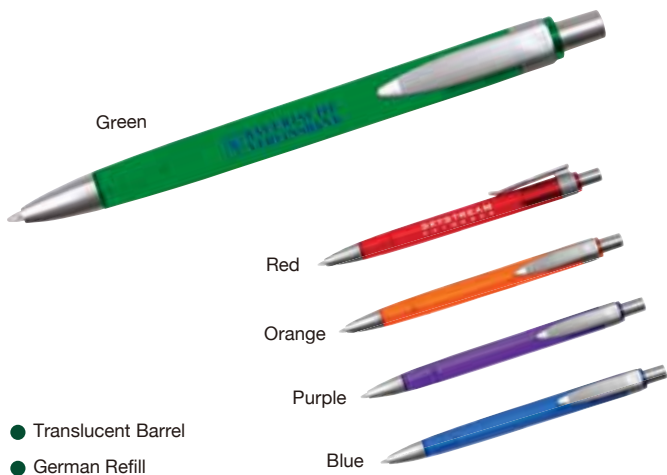

R-35

Plastic Translucent Euro Style Cap Action Pen

FEATURES: Classic Euro-style retractable pen with gold color trim and clip. Available in bright translucent colors. Features upgraded German ink and carbon ballpoint.

FEATURES: Retractable ballpoint pen with translucent barrel, painted matte chrome trim, translucent gel grip.

SIZE: 5.5"

IMPRINT AREA: 1.5" x 1" (Barrel)
0.8" x 0.2" (Clip)

PACKAGING: Bulk

IMPRINTING: Prices include 1-color 1-location imprint

Please visit pacificline.com or scan this code for current pricing and product info

Blue
(Optional clip imprint shown)

Red

Green

Orange

- Translucent Barrel
- German Refill

R-41

Translucent Retractable Pens with Clip

FEATURES: Elegant retractable pen with translucent barrel and painted matte chrome trim.

SIZE: 5.25"

IMPRINT AREA: 1.5" x 1"

PACKAGING: Bulk

IMPRINTING: Prices include 1-color 1-location imprint

Green

Red

Orange