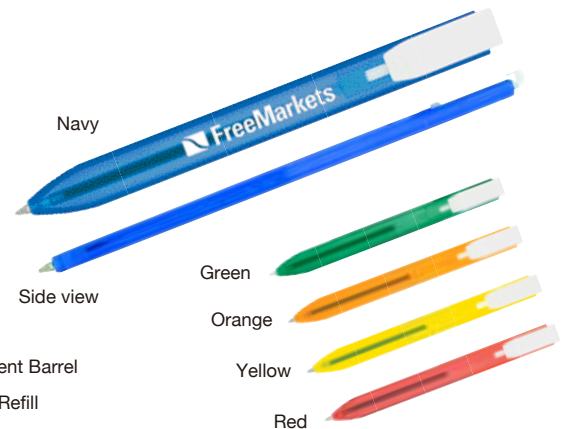

● German Refill

R-15

Retractable White Barrel Click Pen

FEATURES: White barrel slim retractable ballpoint pens with solid color clip, plunger and tip.

SIZE: 5.5"

IMPRINT AREA: 1.5" x 0.75" (Barrel)

PACKAGING: Bulk

IMPRINTING: Prices include 1-color 1-location imprint

Please visit pacificline.com or scan this code for current pricing and product info

R-15C Best Seller

Frost Barrel Click Pen

FEATURES: Frost barrel slim retractable ballpoint pens with translucent color clip, plunger and tip.

PACKAGING: Bulk

IMPRINTING: Prices include 1-color 1-location imprint

Please visit pacificline.com or scan this code for current pricing and product info

R-30

Flat Mailer Pen

FEATURES: These flat retractable ballpoint pens are perfect for checkbooks. Also great as a bookmark for schools and libraries!

SIZE: 4.75" x 0.5"

IMPRINT AREA: 2" x 0.25" (Barrel front / back)
0.6" x 0.2" (Clip)

PACKAGING: Bulk

IMPRINTING: Prices include 1-color 1-location imprint

Please visit pacificline.com or scan this code for current pricing and product info