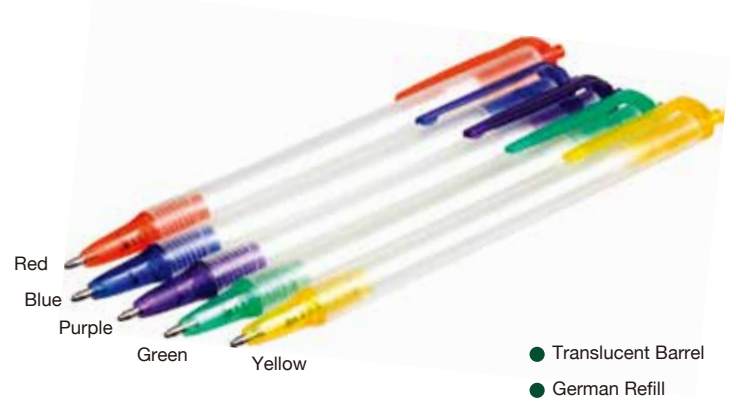

● German Refill

R-15

Retractable White Barrel Click Pen

FEATURES: White barrel slim retractable ballpoint pens with solid color clip, plunger and tip.

SIZE: 5.5"

IMPRINT AREA: 1.5" x 0.75" (Barrel)

PACKAGING: Bulk

IMPRINTING: Prices include 1-color 1-location imprint

Please visit pacificline.com or scan this code for current pricing and product info

R-15C Best Seller

Frost Barrel Click Pen

FEATURES: Frost barrel slim retractable ballpoint pens with translucent color clip, plunger and tip.

SIZE: 5.5"

IMPRINT AREA: 1.5" x 0.75" (Barrel)

PACKAGING: Bulk

IMPRINTING: Prices include 1-color 1-location imprint

Please visit pacificline.com or scan this code for current pricing and product info

● Translucent Barrel

● German Refill

● Translucent Barrel

● German Refill

R-16C

Retractable Click Pen with Clear Trim

FEATURES: Frost barrel thick retractable ballpoint pens with clear clip, plunger and tip.

SIZE: 5.4"

IMPRINT AREA: 1.5" x 0.75" (Barrel)