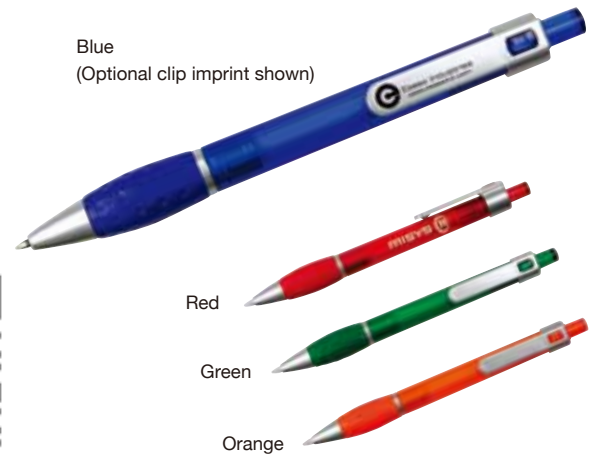

Blue

(Optional clip imprint shown)

Red

Green

Orange