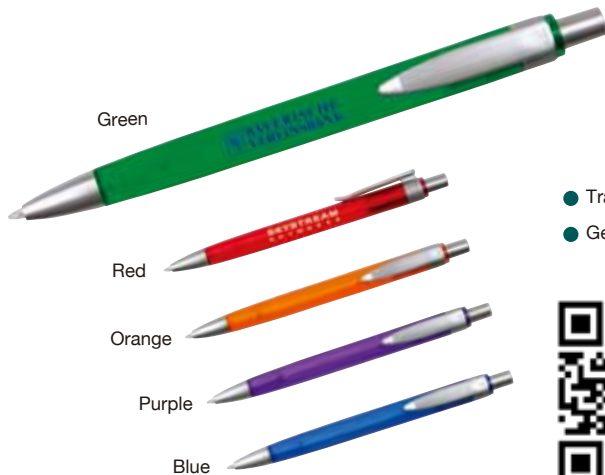

Green

Red

Orange

Purple

Blue

- Translucent Barrel
- German Refill

R-41

Translucent Retractable Pens with Clip

FEATURES: Elegant retractable pen with translucent barrel and painted matte chrome trim.

SIZE: 5.25"

IMPRINT AREA: 1.5" x 1"

QTY	150	250	500	1000	2500
	0.62	0.56	0.52	0.48	0.44

Packaging: Bulk

Imprinting: Prices include 1-color 1-location imprint