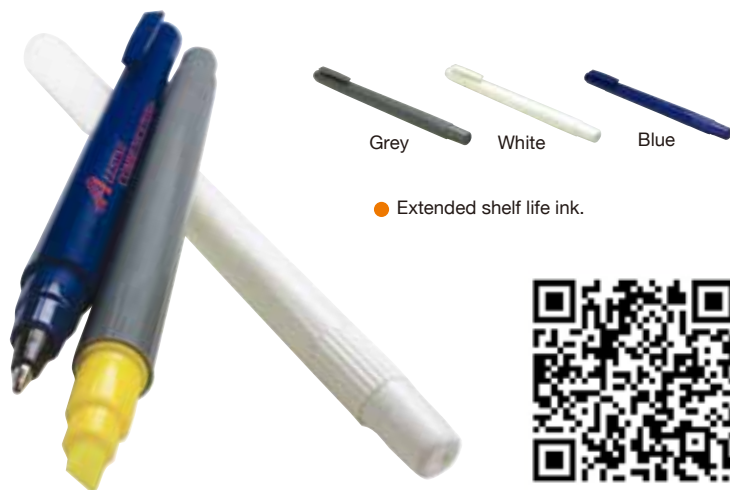

#### Dual Function Retractable Ballpoint Pen/Highlighter

**FEATURES:** Retractable ballpoint pen with rubber grip and highlighter with extended shelf life ink. White barrel with color trim

**SIZE:** 6" x 0.8" x 0.6"

**IMPRINT AREA:** 1" x 0.25"

Yellow

Pink

QTY	150	250	500	1000	2500
	1.38	1.26	1.24	1.22	1.18

**Packaging:** Bulk

**Imprinting:** Prices include 1-color 1-location imprint

#### Dual-Function Highlighter Pen

**FEATURES:** Economical dual-function highlighter/ballpoint pen combination with chiseled highlighter tip. Extended shelf life ink.

**SIZE:** 5.5"

**IMPRINT AREA:** 1.75" x 1" (Barrel)