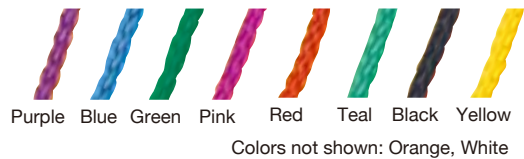

Blue

1002 Best Seller

42" PP Cord Lanyard with J-Hook and Bull Dog Clip
FEATURES: Great for casino slot clubs and membership ID cards. Ends can be attached to form convention badge holder. Many standard colors to choose from.
SIZE: 36"
IMPRINT AREA: n/a
PACKAGING: Individual polybag

Please visit pacificline.com or scan this code for current pricing and product info

1030-A

Lobster Claw Key Clip

FEATURES: Lobster claw-style plastic key-hook with chrome split ring.
SIZE: 3.12" x 1.25" x 0.25"
IMPRINT AREA: 0.8" x 0.5"
PACKAGING: Bulk
IMPRINTING: Prices include 1-color 1-location imprint

Red

Please visit pacificline.com or scan this code for current pricing and product info

Red

Colors not shown: Blue, Green, Orange, White, Yellow

1000-A

C-Hook Belt Loop Key Clip

FEATURES: Standard plunger style plastic key-hook with chrome split ring.
SIZE: 2.75" x 1" x 0.5"
IMPRINT AREA: 0.25" x 0.825"
PACKAGING: Bulk
IMPRINTING: Prices include 1-color 1-location imprint