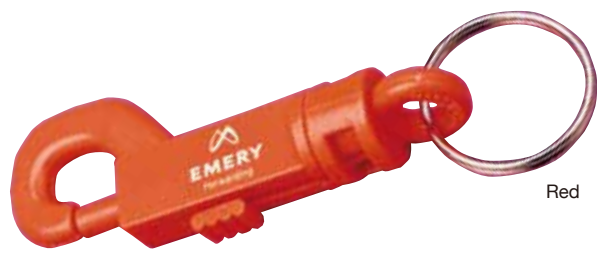

Blue

1002 Best Seller

42" PP Cord Lanyard with J-Hook and Bull Dog Clip
FEATURES: Great for casino slot clubs and membership ID cards. Ends can be attached to form convention badge holder. Many standard colors to choose from.
SIZE: 36"
IMPRINT AREA: n/a
PACKAGING: Individual polybag

Please visit pacificline.com or scan this code for current pricing and product info

1030-A

Lobster Claw Key Clip

FEATURES: Lobster claw-style plastic key-hook with chrome split ring.
SIZE: 3.12" x 1.25" x 0.25"
IMPRINT AREA: 0.8" x 0.5"
PACKAGING: Bulk
IMPRINTING: Prices include 1-color 1-location imprint

Red

Please visit pacificline.com or scan this code for current pricing and product info

Red

Colors not shown: Blue, Green, Orange, White, Yellow

1000-A

C-Hook Belt Loop Key Clip

FEATURES: Standard plunger style plastic key-hook with chrome split ring.
SIZE: 2.75" x 1" x 0.5"
IMPRINT AREA: 0.25" x 0.825"
PACKAGING: Bulk
IMPRINTING: Prices include 1-color 1-location imprint