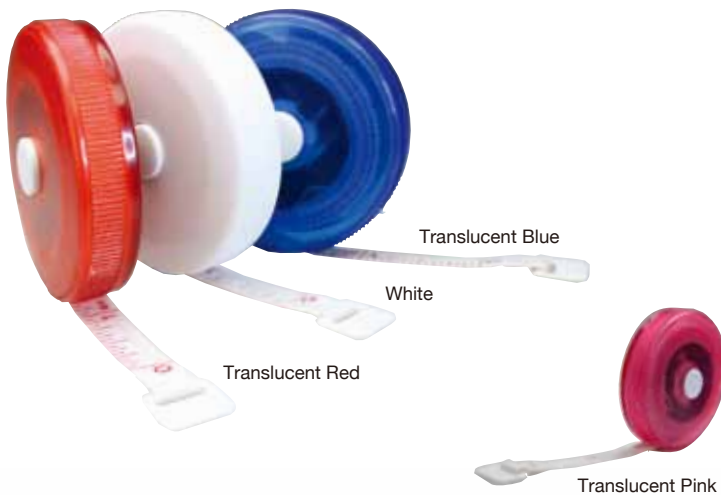

1103

Round Tape Measure

FEATURES: Popular round tape measure. Button retract.

SIZE: 2" x 2.1" x 0.5"

IMPRINT AREA: 1.1" Dia. (Back)

PACKAGING: Bulk

IMPRINTING: Prices include 1-color 1-location imprint

Please visit pacificline.com or scan this code for current pricing and product info