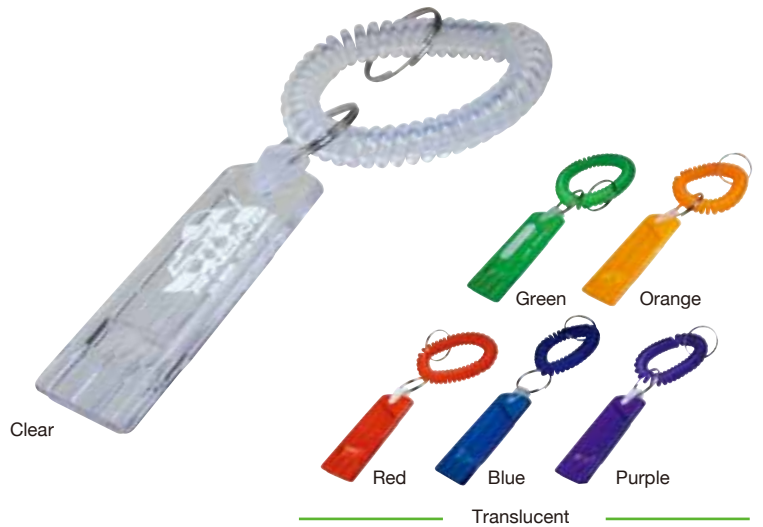

Clear

Green

Orange

Red

Blue

Purple

Translucent