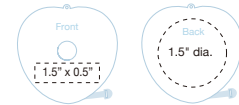

SIZE: 1.63" x 1.63"

IMPRINT AREA: 1" x 1" (back)
1" x 0.25" (front)

PACKAGING: Bulk

IMPRINTING: Prices include 1-color 1-location imprint

Please visit pacificline.com or scan this code for current pricing and product info

1109

Heart Shape Tape Measure Keychain

FEATURES: Heart-shape measuring tape extends to 60" or 150cm and locks in position. Push-button retracts.

SIZE: 2.25" x 2.25" x 0.6"

IMPRINT AREA: 1.5" x 0.5" (front)
1.5" dia. (back)

PACKAGING: Bulk

IMPRINTING: Prices include 1-color 1-location imprint

Please visit pacificline.com or scan this code for current pricing and product info

1290

Compass Keychain

FEATURES: No need to ask for directions with this pocket compass! Large dome design, easy to read needle. Imprintable on top front or back. Bright red, blue or white case!

SIZE: 2" x 1.5" x 0.75"

IMPRINT AREA: 0.5" x 0.25" (Triangular area on top)
1.5" x 1" on back

PACKAGING: Bulk

IMPRINTING: Prices include 1-color 1-location imprint

Please visit pacificline.com or scan this code for current pricing and product info