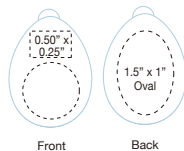

SIZE: 1.63" x 1.63"

IMPRINT AREA: 1" x 1" (back)
1" x 0.25" (front)

PACKAGING: Bulk

IMPRINTING: Prices include 1-color 1-location imprint

Please visit pacificline.com or scan this code for current pricing and product info

1109

Heart Shape Tape Measure Keychain

FEATURES: Heart-shape measuring tape extends to 60" or 150cm and locks in position. Push-button retracts.

SIZE: 2.25" x 2.25" x 0.6"

IMPRINT AREA: 1.5" x 0.5" (front)
1.5" dia. (back)

PACKAGING: Bulk

IMPRINTING: Prices include 1-color 1-location imprint

Please visit pacificline.com or scan this code for current pricing and product info

1290

Compass Keychain

FEATURES: No need to ask for directions with this pocket compass! Large dome design, easy to read needle. Imprintable on top front or back. Bright red, blue or white case!

SIZE: 2" x 1.5" x 0.75"

IMPRINT AREA: 0.5" x 0.25" (Triangular area on top)
1.5" x 1" on back

PACKAGING: Bulk

IMPRINTING: Prices include 1-color 1-location imprint

Please visit pacificline.com or scan this code for current pricing and product info