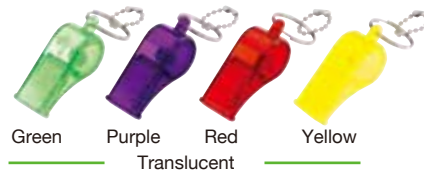

QTY	150	250	500	1000	2500
	0.90	0.86	0.84	0.82	0.80
2nd Col. Imp.	0.30	0.30	0.28	0.28	0.28

Packaging: Bulk

Imprinting: Prices include 1-color 1-location imprint

1020-C **Best Seller**

Translucent Clear Whistle with Color Bead

FEATURES: Transparent clear whistle looks great with brilliant colored bead. The colored bead is a perfect highlight for corporate and event colors, while clear casing provides excellent background for imprinting.

SIZE: 2.25" x 0.75" x 0.88" (whistle only)

IMPRINT AREA: 0.6" dia.