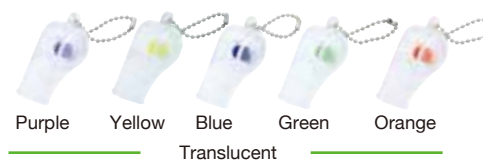

#### Translucent Clear Whistle with Color Bead

**FEATURES:** Transparent clear whistle looks great with brilliant colored bead. The colored bead is a perfect highlight for corporate and event colors, while clear casing provides excellent background for imprinting.

**SIZE:** 2.25" x 0.75" x 0.88" (whistle only)

**IMPRINT AREA:** 0.6" dia.

Red Bead

Bead Colors:

QTY	150	250	500	1000	2500
	0.86	0.82	0.80	0.78	0.76
2nd Col. Imp.	0.30	0.30	0.28	0.28	0.28

**Packaging:** Bulk