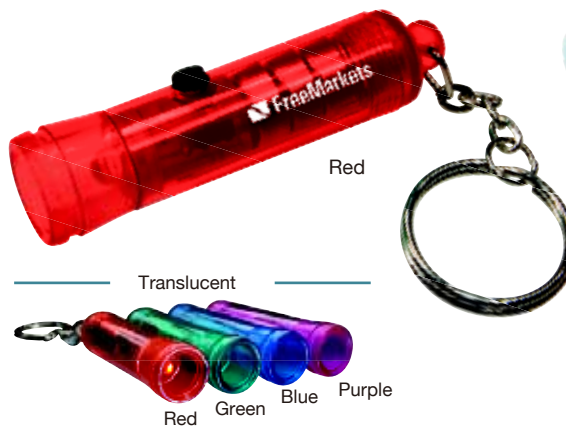

1973

Mini Cylinder Light

FEATURES: Traditional style cylinder flashlight, featuring superbright white LED bulb. Push button on/off.

SIZE: 2.6" x 0.7"(dia.).

IMPRINT AREA: 1.25" x 0.25"

PACKAGING: Individual polybag

1932

Oval Light with Super Bright Amber Bulb

FEATURES: Soft plastic oval shape keylight features a SUPER BRIGHT AMBER bulb. Much brighter than other standard LCD bulbs, but less expensive! Squeeze on/off.

Super Bright Amber LED Bulb

1938 Best Seller

Oval Light with Super Bright White Bulb

FEATURES: Soft plastic oval shape keylight features a SUPER BRIGHT WHITE bulb. As bright as other super white bulbs but costs much less! Squeeze on/off.

Translucent Purple
Translucent Green
Translucent Blue
Translucent Red

1936

Chip Light

FEATURES: Superflat chip light with superbright Blue LED. Flat enough to fit in any pocket, and bright enough to find your way.