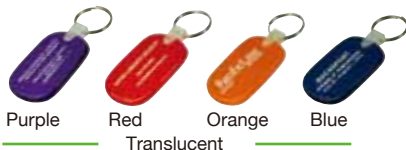

1026

3-Function Whistle/Compass/LED Light Keychain

FEATURES: Sleek multi-function whistle-compass-LED light keychain provides all the necessities for the jogger or hiker.

SIZE: 2.6" x 0.65" x 0.5"

IMPRINT AREA: 1.5" x 0.4"

QTY	150	250	500	1000	2500
	1.66	1.54	1.48	1.44	1.40
2nd Col. Imp.	0.30	0.30	0.28	0.28	0.28

Packaging: Bulk

Imprinting: Prices include 1-color 1-location imprint

1006

Soft Vinyl Keyring

FEATURES: Soft vinyl rectangular key tag with chrome split ring in 5 translucent colors.

SIZE: 2.1" x 1.5" x 0.2"

IMPRINT AREA: 1.25" x 1"

Green

Purple Red Orange Blue
Translucent

QTY	150	250	500	1000	2500
	0.76	0.72	0.70	0.66	0.64
2nd Col. Imp.	0.30	0.30	0.28	0.28	0.28

Packaging: Bulk

Imprinting: Prices include 1-color 1-location imprint

1003

#1 Shape Translucent Soft Vinyl Keychain

FEATURES: #1 shape soft vinyl keytag. Always popular in letting customers know they are #1! Translucent colors.

SIZE: 3.5" x 1.5" x 0.1"

IMPRINT AREA: 0.75" x 2"