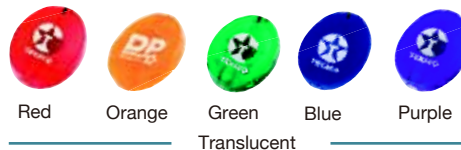

SIZE: 1.25" x 0.94" x 0.5"

IMPRINT AREA: 0.75" x 0.5"

PACKAGING: Bulk

IMPRINTING: Prices include 1-color 1-location imprint
Recommended imprint color is white

- Button cell battery included

Please visit pacificline.com or scan this code for current pricing and product info

Super Bright Amber LED Bulb

1938 Best Seller

Oval Light with Super Bright White Bulb

FEATURES: Soft plastic oval shape keylight features a SUPER BRIGHT WHITE bulb. As bright as other super white bulbs but costs much less! Squeeze on/off.

Translucent Purple
Translucent Green
Translucent Blue
Translucent Red

1936

Chip Light

FEATURES: Superflat chip light with superbright Blue LED. Flat enough to fit in any pocket, and bright enough to find your way.