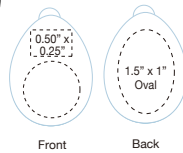

### Translucent Tape Measure with Keyring

**FEATURES:** A must-have for everyone. Vinyl tape extends up to 39" or 1 meter. Housed in attractive translucent cases. Especially great for the home remodeling and fabric related industries! Push button retract.

### Heart Shape Tape Measure Keychain

**FEATURES:** Heart-shape measuring tape extends to 60" or 150cm and locks in position. Push-button retracts.

**SIZE:** 2.25" x 2.25" x 0.6"

**IMPRINT AREA:** 1.5" x 0.5" (front)  
1.5" dia. (back)

### Compass Keychain

**FEATURES:** No need to ask for directions with this pocket compass! Large dome design, easy to read needle. Imprintable on top front or back. Bright red, blue or white case!

**SIZE:** 2" x 1.5" x 0.75"

**IMPRINT AREA:** 0.5" x 0.25" (Triangular area on top)  
1.5" x 1" on back

White

Front

Back

Blue

Red

QTY	150	250	500	1000	2500
	1.54	1.36	1.26	1.18	1.14
2nd Col. Imp.	0.30	0.30	0.28	0.28	0.28

**Packaging:** Bulk