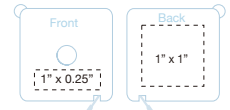

### Translucent Tape Measure with Keyring

**FEATURES:** A must-have for everyone. Vinyl tape extends up to 39" or 1 meter. Housed in attractive translucent cases. Especially great for the home remodeling and fabric related industries! Push button retract.

**SIZE:** 1.63" x 1.63"

**IMPRINT AREA:** 1" x 1" (back)

1" x 0.25" (front)

QTY	150	250	500	1000	2500
	1.36	1.30	1.20	1.16	1.08
2nd Col. Imp.	0.30	0.30	0.28	0.28	0.28

**Packaging:** Bulk

**Imprinting:** Prices include 1-color 1-location imprint

### Heart Shape Tape Measure Keychain

**FEATURES:** Heart-shape measuring tape extends to 60" or 150cm and locks in position. Push-button retracts.

**SIZE:** 2.25" x 2.25" x 0.6"

**IMPRINT AREA:** 1.5" x 0.5" (front)  
1.5" dia. (back)