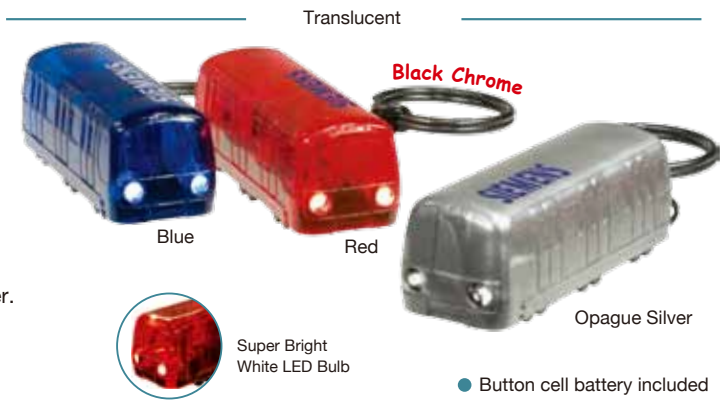

**Bus-Motorcoach Shape Flashlight with Dual White Headlights**

**FEATURES:** New uniquely designed Bus/Motorcoach shape flashlights in 5 translucent colors and 2 solid colors. Push button on/off located on the bottom of the bus turns on 2 superbright white headlights.

Please visit [pacificline.com](http://pacificline.com) or scan this code for current pricing and product info

● Button cell battery included

1923 **PacificLine Original** NEW

**Metro Train-Shape Flashlight with Dual White Headlights**

**FEATURES:** Train shape key light with dual superbright white LED headlights, black chrome keyring.

**SIZE:** 2.2" x 0.6" x 0.7"

**IMPRINT AREA:** 1" x 0.4"

**PACKAGING:** Bulk

**IMPRINTING:** Prices include 1-color 1-location imprint

1929 **PacificLine Original** Best Seller

**Van-Shape Flashlight with Dual White Headlights**

**FEATURES:** New uniquely designed utility van shape flashlights. Push button on/off located on the bottom of the van turns on 2 superbright white headlights.