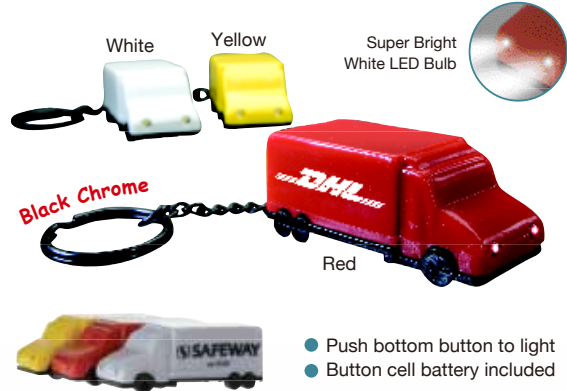

Please visit [pacificline.com](http://pacificline.com) or scan this code for current pricing and product info

● Button cell battery included

1923 **PacificLine Original** NEW

**Metro Train-Shape Flashlight with Dual White Headlights**

**FEATURES:** Train shape key light with dual superbright white LED headlights, black chrome keyring.

**SIZE:** 2.2" x 0.6" x 0.7"

**IMPRINT AREA:** 1" x 0.4"

**PACKAGING:** Bulk

**IMPRINTING:** Prices include 1-color 1-location imprint

Recommended imprint color is white  
Available in translucent blue, red and opaque silver.

Please visit [pacificline.com](http://pacificline.com) or scan this code for current pricing and product info

● Button cell battery included

1929 **PacificLine Original** Best Seller

**Van-Shape Flashlight with Dual White Headlights**

**FEATURES:** New uniquely designed utility van shape flashlights. Push button on/off located on the bottom of the van turns on 2 superbright white headlights.