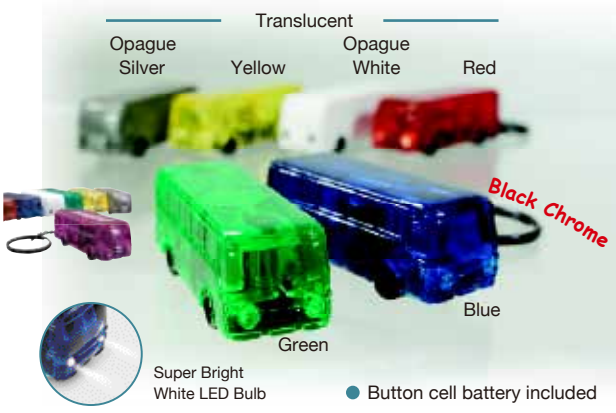

1926 **PacificLine Original** Best Seller

Bus-Motorcoach Shape Flashlight with Dual White Headlights

FEATURES: New uniquely designed Bus/Motorcoach shape flashlights in 5 translucent colors and 2 solid colors. Push button on/off located on the bottom of the bus turns on 2 superbright white headlights.

SIZE: 2.5" x 1" x 0.75"

IMPRINT AREA: 0.75" x 0.5"

PACKAGING: Bulk

IMPRINTING: Prices include 1-color 1-location imprint

Recommended imprint color is white
Available in translucent yellow, red, green, blue, opaque silver and white.

Please visit pacificline.com or scan this code for current pricing and product info

● Button cell battery included

1923 **PacificLine Original** NEW

Metro Train-Shape Flashlight with Dual White Headlights

FEATURES: Train shape key light with dual superbright white LED headlights, black chrome keyring.

SIZE: 2.2" x 0.6" x 0.7"

IMPRINT AREA: 1" x 0.4"

PACKAGING: Bulk

IMPRINTING: Prices include 1-color 1-location imprint