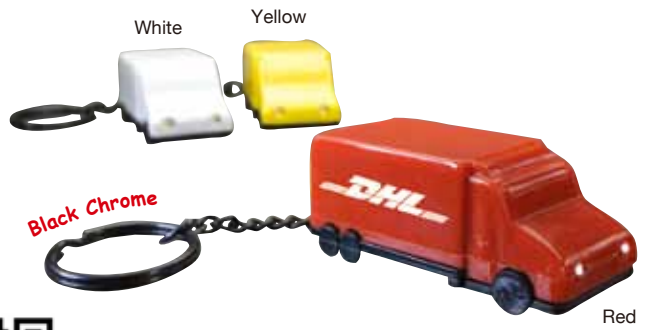

1928 **Pacific Line Original** Best Seller

Sports Car Shape Flashlight with Dual White Headlights
FEATURES: New uniquely designed sports car shape flashlights in 5 translucent colors and 3 solid colors. Push-button on/off located on the bottom of the car turns on 2 superbright white headlights.

SIZE: 2.5" x 1" x 0.75"
IMPRINT AREA: 0.75" x 0.5"
Recommended imprint color is white
● Batteries included

QTY	150	250	500	1000	2500
	2.44	2.26	2.16	2.08	2.02
2nd Col. Imp.	0.30	0.30	0.28	0.28	0.28

Packaging: Bulk
Imprinting: Prices include 1-color 1-location imprint

1929 **Pacific Line Original** Best Seller

Van-Shape Flashlight with Dual White Headlights
FEATURES: New uniquely designed utility van shape flashlights. Push button on/off located on the bottom of the van turns on 2 superbright white headlights

SIZE: 2.125" x 0.875" x 0.75"
IMPRINT AREA: 1" x 0.375" (side) 1" x 0.625" (top)
Recommended imprint color is white
● Push bottom button to light
● Batteries included

QTY	150	250	500	1000	2500
	2.44	2.26	2.16	2.08	2.02
2nd Col. Imp.	0.30	0.30	0.28	0.28	0.28

Packaging: Bulk
Imprinting: Prices include 1-color 1-location imprint

1952 **Double LED Keychain**

FEATURES: Pocket key light with dual superbright white LED's, painted silver finish with translucent covers. Push button on/off, nickel plated split ring
SIZE: 0.3" x 1" x 2.4"
IMPRINT AREA: 0.4" x 0.75"
Recommended imprint color is white

QTY	150	250	500	1000	2500
	1.82	1.72	1.64	1.58	1.54
2nd Col. Imp.	0.30	0.30	0.28	0.28	0.28

Packaging: Bulk
Imprinting: Prices include 1-color 1-location imprint

ASI 55320/5P