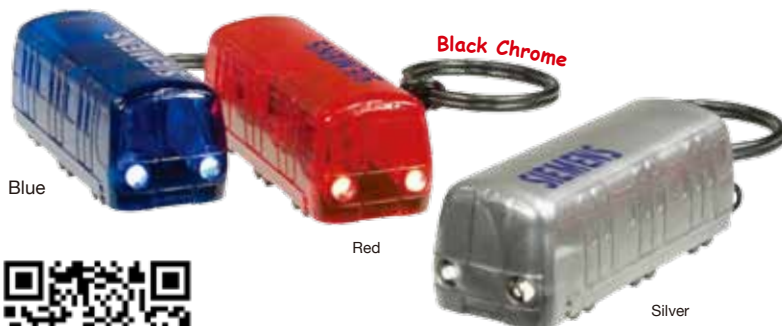

**Bus-Motorcoach Shape Flashlight with Dual White Headlights**

**FEATURES:** New uniquely designed Bus/Motorcoach shape flashlights in 5 translucent colors and 2 solid colors. Push button on/off located on the bottom of the bus turns on 2 superbright white headlights.

**Packaging:** Bulk

**Imprinting:** Prices include 1-color 1-location imprint

1923

NEW

**Train-Shape Flashlight with Dual White Headlights**

**FEATURES:** Train shape key light with dual superbright white LED headlights, black chrome keyring.

**SIZE:** 2.2" x 0.6" x 0.7"

**IMPRINT AREA:** 1" x 0.4"

Recommended imprint color is white

● Batteries included

Translucent

Black Chrome

Blue

Red