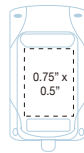

Translucent

Orange Blue Yellow Green Red Purple

Clear

Super Bright Amber LED Bulbs

1908

Best Seller

Car-Shape Flashlight with Dual Headlights

FEATURES: Very popular and uniquely designed car shape flashlights in 7 translucent colors. Push-button on/off switch located on the bottom of the car turns on 2 bright amber headlights.

SIZE: 2" x 1" x 0.75"

IMPRINT AREA: 0.75" x 0.5"

Recommended imprint color is white

- Batteries included

QTY	150	250	500	1000	2500
	1.74	1.56	1.46	1.38	1.32
2nd Col. Imp.	0.30	0.30	0.28	0.28	0.28

Packaging: Bulk

Imprinting: Prices include 1-color 1-location imprint

1918

Best Seller

SUV-Shape Flashlight with Dual Headlights

FEATURES: Very popular and uniquely designed SUV shape flashlights in 5 translucent colors and 1 solid color. Push-button on/off switch located on the bottom of the car turns on 2 bright amber headlights.

SIZE: 2" x 0.75" x 0.56"

IMPRINT AREA: 0.62" x 0.44"

- Batteries included

Recommended imprint color is white

Super Bright Amber LED Bulbs

Translucent

Green Purple Red Blue

Orange

Black

QTY	150	250	500	1000	2500
	1.74	1.56	1.46	1.38	1.32
2nd Col. Imp.	0.30	0.30	0.28	0.28	0.28

Packaging: Bulk

Imprinting: Prices include 1-color 1-location imprint

Translucent

Green Red Orange Purple

Black Chrome

Blue

Super Bright White LED Bulb

1909

Best Seller

Car-Shape Flashlight with Dual White Headlights

FEATURES: Very popular and uniquely designed car shape flashlights with SUPER BRIGHT WHITE HEADLIGHTS, in 5 translucent colors. Push-button on/off switch located on the bottom of the car turns on 2 bright white headlights.

SIZE: 2" x 1" x 0.75"

IMPRINT AREA: 0.75" x 0.5"

Recommended imprint color is white

- Batteries included

QTY	150	250	500	1000	2500
	2.44	2.26	2.16	2.08	2.02
2nd Col. Imp.	0.30	0.30	0.28	0.28	0.28

Packaging: Bulk