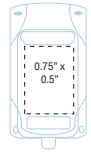

SIZE: 2" x 1" x 0.75"

IMPRINT AREA: 0.75" x 0.5"

Recommended imprint color is white

- Batteries included

QTY	150	250	500	1000	2500
	1.74	1.56	1.46	1.38	1.32
2nd Col. Imp.	0.30	0.30	0.28	0.28	0.28

Packaging: Bulk

SIZE: 2" x 0.75" x 0.56"

IMPRINT AREA: 0.62" x 0.44"

- Batteries included

Recommended imprint color is white

Super Bright Amber LED Bulbs

Translucent

Green Purple Red Blue

Orange