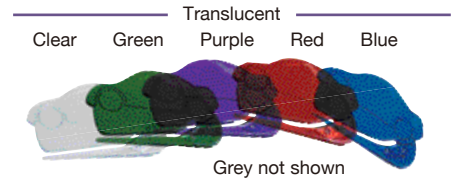

1268

Best Seller

**Car Shape Letter Opener**

**FEATURES:** Back-cut design does not affect imprint area. Features stainless steel blade. Great for auto dealers, repair shops, car shows and banks. Available in translucent blue, clear, green, orange, purple, and red.

**DIMENSIONS:** 3.1" x 1.8"

**IMPRINT AREA:** 1.5" x 0.5" (inside car)  
1" x 0.25" (below car)

**PACKAGING:** Individual polybag

**IMPRINTING:** Prices include 1-color 1-location imprint

Translucent Orange

Please visit [pacificline.com](http://pacificline.com) or scan this code for current pricing and product info

**1223**

**"@"-Shape Paperclips**

**FEATURES:** @-design paper clip. Center of @ is filled in for logo imprinting. Great for low cost promotions.

**DIMENSIONS:** 1.75" x 1.5"

**IMPRINT AREA:** 0.5" x 0.5" (Center)

**PACKAGING:** Bulk

**IMPRINTING:** Prices include 1-color 1-location imprint

- Translucent colors
- Circular imprint at no extra cost

Blue