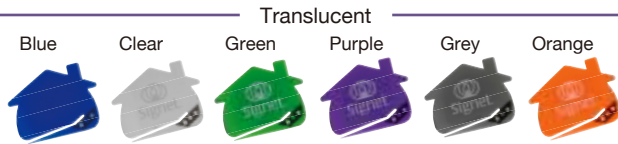

Translucent Red

1256

Best Seller

Translucent House-Shape Letter Opener

FEATURES: Back-cut design does not affect imprint area. Features stainless steel blade. Great for real estate, escrow companies and builders. Available in translucent red, blue, clear, green, purple, grey and orange.

DIMENSIONS: 3.25" x 2"

IMPRINT AREA: 1.75" x 1.25"

PACKAGING: Individual polybag

IMPRINTING: Prices include 1-color 1-location imprint

Please visit pacificline.com or scan this code for current pricing and product info

1252

Best Seller

Translucent Letter Opener

FEATURES: Features stainless steel blade. Available in translucent clear, orange, red, green, yellow, purple and blue.

DIMENSIONS: 3" x 2"

IMPRINT AREA: 1.75" x 1.25"