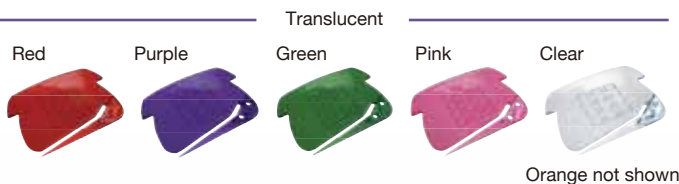

Translucent Red

1256

Best Seller

Translucent House-Shape Letter Opener

FEATURES: Back-cut design does not affect imprint area. Features stainless steel blade. Great for real estate, escrow companies and builders. Available in translucent red, blue, clear, green, purple, grey and orange.

1252

Best Seller

Translucent Letter Opener

FEATURES: Features stainless steel blade. Available in translucent clear, orange, red, green, yellow, purple and blue.

DIMENSIONS: 3" x 2"

IMPRINT AREA: 1.75" x 1.25"

PACKAGING: Individual polybag

IMPRINTING: Prices include 1-color 1-location imprint

Translucent Clear

Please visit pacificline.com or scan this code for current pricing and product info

Translucent
Orange Red Green Yellow Purple Blue

Translucent Blue

1262

Best Seller

Translucent Phone Shape Letter Opener

FEATURES: Back-cut design does not affect imprint area. Features stainless steel blade. Available in translucent blue, red, purple, green, pink and clear.