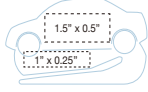

Car Shape Letter Opener

FEATURES: Back-cut design does not affect imprint area. Features stainless steel blade. Available in translucent clear, red, blue, orange, green, grey and purple.

DIMENSIONS: 3.1" x 1.8"

IMPRINT AREA: 1.5" x 0.5" (inside car)
1" x 0.25" (below car)

Qty	150	250	500	1000	2500
	1.00	0.94	0.90	0.84	0.78
2nd Col. Imp.	0.30	0.30	0.28	0.28	0.28

Packaging: Individual polybag
Imprinting: Prices include 1-color 1-location imprint

5125

Aluminum Picture Frame

FEATURES: Heavy gauge high quality acrylic holds a 4x6 photo with high capacity magnet. Imprint on metal frame or acrylic.

DIMENSIONS: 7" x 5"

IMPRINT AREA: 2" x 0.375" (Frame)