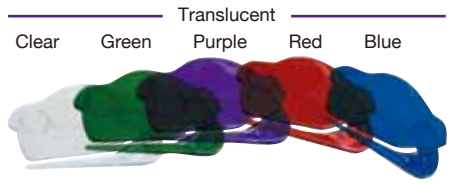

Car Shape Letter Opener

FEATURES: Back-cut design does not affect imprint area. Features stainless steel blade. Available in translucent clear, red, blue, orange, green, grey and purple.

DIMENSIONS: 3.1" x 1.8"

IMPRINT AREA: 1.5" x 0.5" (inside car)
1" x 0.25" (below car)

Qty	150	250	500	1000	2500
	1.00	0.94	0.90	0.84	0.78
2nd Col. Imp.	0.30	0.30	0.28	0.28	0.28

Packaging: Individual polybag
Imprinting: Prices include 1-color 1-location imprint

5125

Aluminum Picture Frame

FEATURES: Heavy gauge high quality acrylic holds a 4x6 photo with high capacity magnet. Imprint on metal frame or acrylic.

DIMENSIONS: 7" x 5"

IMPRINT AREA: 2" x 0.375" (Frame)

FEATURES: @-design paper clip. Center of @ is filled in for logo imprinting. Great for low cost promotions.

DIMENSIONS: 1.75" x 1.5"

IMPRINT AREA: 0.5" x 0.5" (Center)

- Translucent colors

Qty	150	250	500	1000	2500
	0.58	0.54	0.50	0.46	0.44
2nd Col. Imp.	0.30	0.30	0.28	0.28	0.28