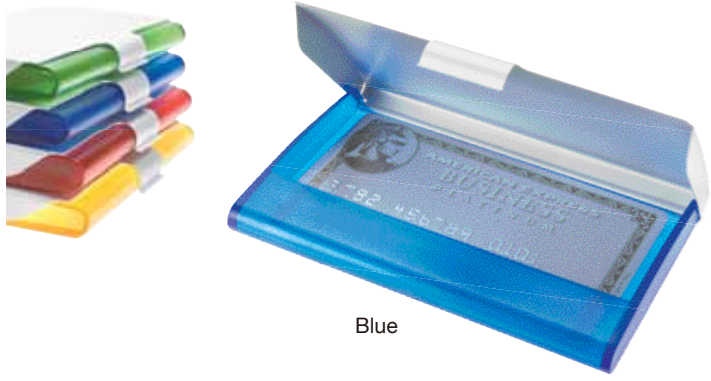

IMPRINT AREA: FRONT: 1.75" x 1"

BACK: 1.75" x 1.75"

BASE: 1.75" x 0.5"

PACKAGING: Bulk

IMPRINTING: Prices include 1-color 1-location imprint

Please visit pacificline.com or scan this code for current pricing and product info

3180 **Best Seller**

Foldable Card Holder

FEATURES: Translucent cover pocket business/credit card holder. Opaque white base folds for desktop use. Holds up to 8 business cards.

DIMENSIONS: 3.18" x 2.87" x 0.3"

IMPRINT AREA: 2.5" x 1.5"

PACKAGING: Bulk

IMPRINTING: Prices include 1-color 1-location imprint

Please visit pacificline.com or scan this code for current pricing and product info

3182

Card Holder with Aluminum Cover & Translucent Base

FEATURES: Business/credit card holder with aluminum top and translucent base. Holds up to 8 business cards.

DIMENSIONS: 3.18" x 2.87" x 0.4"

IMPRINT AREA: 2.5" x 1.5"

PACKAGING: Bulk

IMPRINTING: Prices include 1-color 1-location imprint