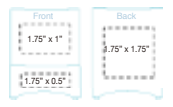

3006 **Best Seller**

Cell Phone Lounger

FEATURES: Contemporary sculpted 1-piece lounger with 3 imprintable areas - seat front, back, and base. Perfect for phones, PDAs, business cards, etc.

DIMENSIONS: 2.6" (w) x 3.3" (h) x 3.6" (l)

IMPRINT AREA: FRONT: 1.75" x 1"

BACK: 1.75" x 1.75"

BASE: 1.75" x 0.5"

PACKAGING: Bulk

IMPRINTING: Prices include 1-color 1-location imprint

Please visit pacificline.com or scan this code for current pricing and product info

3180 **Best Seller**

Foldable Card Holder

FEATURES: Translucent cover pocket business/credit card holder. Opaque white base folds for desktop use. Holds up to 8 business cards.

DIMENSIONS: 3.18" x 2.87" x 0.3"

FEATURES: Business/credit card holder with aluminum top and translucent base. Holds up to 8 business cards.

DIMENSIONS: 3.18" x 2.87" x 0.4"

IMPRINT AREA: 2.5" x 1.5"

PACKAGING: Bulk

IMPRINTING: Prices include 1-color 1-location imprint