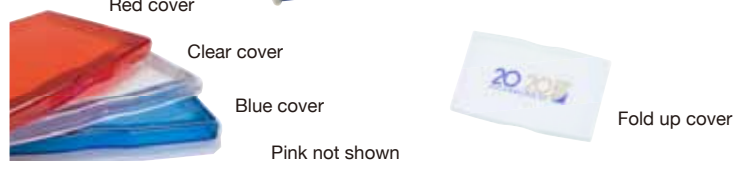

IMPRINT AREA: FRONT: 1.75" x 1"

BACK: 1.75" x 1.75"

BASE: 1.75" x 0.5"

PACKAGING: Bulk

IMPRINTING: Prices include 1-color 1-location imprint

Please visit pacificline.com or scan this code for current pricing and product info

3180 **Best Seller**

Foldable Card Holder

FEATURES: Translucent cover pocket business/credit card holder. Opaque white base folds for desktop use. Holds up to 8 business cards.

DIMENSIONS: 3.18" x 2.87" x 0.3"

IMPRINT AREA: 2.5" x 1.5"

PACKAGING: Bulk

IMPRINTING: Prices include 1-color 1-location imprint

Please visit pacificline.com or scan this code for current pricing and product info

3182

Card Holder with Aluminum Cover & Translucent Base