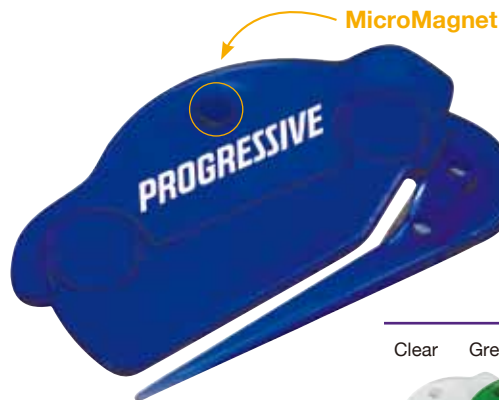

1252-M  **Best Seller**

Translucent Letter Opener with Magnet

FEATURES: Features stainless steel blade with high capacity MicroMagnet. Holds up to 6 sheets of paper. Available in translucent purple, red, clear, blue, orange, green and yellow.

DIMENSIONS: 3" x 2"

IMPRINT AREA: 1.75" x 1.25"

Translucent
Yellow Red Purple Orange Green Blue

Translucent Clear

Qty	150	250	500	1000	2500
	1.30	1.26	1.20	1.14	1.08
2nd Col. Imp.	0.30	0.30	0.28	0.28	0.28

Packaging: Individual polybag

Imprinting: Prices include 1-color 1-location imprint

1268-M  **Best Seller**

Translucent Car Shape Letter Opener with Magnet

FEATURES: Back-cut design does not affect imprint area. Features stainless steel blade with high capacity MicroMagnet. Holds up to 6 sheets of paper. Available in translucent purple, red, blue, clear, green and orange.

Packaging: Individual polybag

Imprinting: Prices include 1-color 1-location imprint

1266  **Best Seller**

Translucent Van Shape Letter Opener

FEATURES: Back-cut design does not affect imprint area. Features stainless steel blade. Available in translucent clear, red, blue, green and purple.