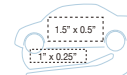

DIMENSIONS: 3" x 2"

IMPRINT AREA: 1.75" x 1.25"

Translucent
Yellow Red Purple Orange Green Blue

Translucent Clear

Qty	150	250	500	1000	2500
	1.30	1.26	1.20	1.14	1.08
2nd Col. Imp.	0.30	0.30	0.28	0.28	0.28

Packaging: Individual polybag

Imprinting: Prices include 1-color 1-location imprint

1268-M  **Best Seller**

Translucent Car Shape Letter Opener with Magnet

FEATURES: Back-cut design does not affect imprint area. Features stainless steel blade with high capacity MicroMagnet. Holds up to 6 sheets of paper. Available in translucent purple, red, blue, clear, green and orange.

DIMENSIONS: 3.1" x 1.8"

IMPRINT AREA: 1.5" x 0.5" (inside car)
1" x 0.25" (below car)

Translucent
Clear Green Purple Orange Red

Translucent Blue

Qty	150	250	500	1000	2500
	1.30	1.26	1.20	1.14	1.08
2nd Col. Imp.	0.30	0.30	0.28	0.28	0.28