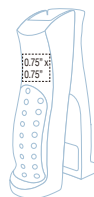

### Pen Holder Cup

**FEATURES:** Chrome plated rim, soft black rubber inner sole to protect pen and pencil tips. Soft rubber boot for stable grip on the desk.

**DIMENSIONS:** 3.7" x 2.6"

**IMPRINT AREA:** 2" x 2.25" per side

### Desktop Stand-Up Stapler

**FEATURES:** Stand-up full strip stapler with translucent housing rubber grip. Uses standard staples.

**CAPACITY:** 20 sheets

**DIMENSIONS:** 5.5" x 3" x 1.5"

**IMPRINT AREA:** 0.75" x 0.75"

- Staples included

QTY	150	250	500	1000	2500
	4.50	4.30	4.18	4.06	3.98
2nd Col. Imp.	0.30	0.30	0.28	0.28	0.28

**Packaging:** Individual box

**Imprinting:** Prices include 1-color 1-location imprint