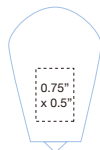

### Pen Holder Cup

**FEATURES:** Chrome plated rim, soft black rubber inner sole to protect pen and pencil tips. Soft rubber boot for stable grip on the desk.

**DIMENSIONS:** 3.7" x 2.6"

**IMPRINT AREA:** 2" x 2.25" per side

### Mini Stapler

**FEATURES:** Mini stapler with translucent housing. Uses standard staples.

**CAPACITY:** 20 sheets

**DIMENSIONS:** 2.5" x 1.5" x 1"

**IMPRINT AREA:** 0.75" x 0.5"

- Staples included

Translucent Red

Translucent Blue

Translucent Purple

QTY	150	250	500	1000	2500
	2.08	1.96	1.90	1.86	1.82
2nd Col. Imp.	0.30	0.30	0.28	0.28	0.28

**Packaging:** Individual box

**Imprinting:** Prices include 1-color 1-location imprint