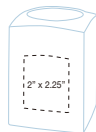

### Pen Holder Cup

**FEATURES:** Chrome plated rim, soft black rubber inner sole to protect pen and pencil tips. Soft rubber boot for stable grip on the desk.

**DIMENSIONS:** 3.7" x 2.6"

**IMPRINT AREA:** 2" x 2.25" per side

### Desktop Stand-Up Stapler

**FEATURES:** Stand-up full strip stapler with translucent housing rubber grip. Uses standard staples.

**CAPACITY:** 20 sheets

**DIMENSIONS:** 5.5" x 3" x 1.5"

**IMPRINT AREA:** 0.75" x 0.75"